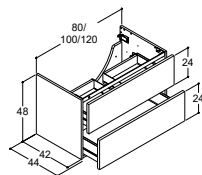

Colour	Art. no.	Price £	Art. no.	Price £	Art. no.	Price £
PRICE GROUP #1						
White matt	M30-1010	924.-	M31-1010	1,027.-	M32-1010	1,180.-
White gloss	M30-1012	924.-	M31-1012	1,027.-	M32-1012	1,180.-
Grey matt	M30-1003	924.-	M31-1003	1,027.-	M32-1003	1,180.-
Nordic oak	M30-1025	924.-	M31-1025	1,027.-	M32-1025	1,180.-
Ash grey	M30-1098	924.-	M31-1098	1,027.-	M32-1098	1,180.-
Brown oak	M30-1052	924.-	M31-1052	1,027.-	M32-1052	1,180.-
Black oak	M30-1050	924.-	M31-1050	1,027.-	M32-1050	1,180.-
White matt foil, integrated handle	M30-2043	924.-	M31-2043	1,027.-	M32-2043	1,180.-
Black matt foil, integrated handle	M30-2064	924.-	M31-2064	1,027.-	M32-2064	1,180.-
PRICE GROUP #2						
White matt lacquer, integrated handle	M30-2071	1,511.-	M31-2071	1,649.-	M32-2071	1,850.-
Black rubber, integrated handle	M30-2037	1,511.-	M31-2037	1,649.-	M32-2037	1,850.-
Bespoke colour, plain front*	M30-1099	1,511.-	M31-1099	1,649.-	M32-1099	1,850.-
PRICE GROUP #3						
Bespoke colour, integrated handle*	M30-2099	1,798.-	M31-2099	1,958.-	M32-2099	2,198.-
*Start-up fee per bespoke colour	B11	180.-	B11	180.-	B11	180.-

One-off surcharge per bespoke colour regardless number of products