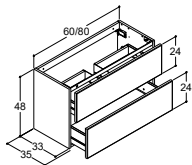

VANITY UNITS WITH 2 DRAWERS FOR MADE TO MEASURE BASINS - DEPTH 35 CM

48 CM VANITY UNITS (CUT-OUT IN TOP DRAWER)

Colour
PRICE GROUP #1
White matt
White gloss
Grey matt
Nordic oak
Ash grey
Brown oak
Black oak
White matt foil, integrated handle
Black matt foil, integrated handle
PRICE GROUP #2
White matt lacquer, integrated handle
Black rubber, integrated handle
Bespoke colour, plain front*
PRICE GROUP #3
Bespoke colour, integrated handle*

*Start-up fee per bespoke colour
One-off surcharge per bespoke colour regardless number of products

60 CM		80 CM	
Art. no.	Price £	Art. no.	Price £
M02-1010	793.-	M03-1010	895.-
M02-1012	793.-	M03-1012	895.-
M02-1003	793.-	M03-1003	895.-
M02-1025	793.-	M03-1025	895.-
M02-1098	793.-	M03-1098	895.-
M02-1052	793.-	M03-1052	895.-
M02-1050	793.-	M03-1050	895.-
M02-2043	793.-	M03-2043	895.-
M02-2064	793.-	M03-2064	895.-
M02-2071	1,291.-	M03-2071	1,454.-
M02-2037	1,291.-	M03-2037	1,454.-
M02-1099	1,291.-	M03-1099	1,454.-
M02-2099	1,539.-	M03-2099	1,728.-
B11	180.-	B11	180.-