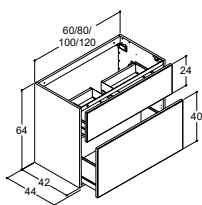

64 CM VANITY UNITS (CUT-OUT IN TOP DRAWER)

Colour	
PRICE GROUP #1	
	White matt
	White gloss
	Grey matt
	Nordic oak
	Ash grey
	Brown oak
	Black oak
	White matt foil, integrated handle
	Black matt foil, integrated handle

PRICE GROUP #2	
	White matt lacquer, integrated handle
	Black rubber, integrated handle
	Bespoke colour, plain front*

PRICE GROUP #3	
	Bespoke colour, integrated handle*
*Start-up fee per bespoke colour	
One-off surcharge per bespoke colour regardless number of products	

Art. no.	Price £	Art. no.	Price £	Art. no.	Price £	Art. no.	Price £
M13-1010	816.-	M14-1010	924.-	M15-1010	1,027.-	M16-1010	1,180.-
M13-1012	816.-	M14-1012	924.-	M15-1012	1,027.-	M16-1012	1,180.-
M13-1003	816.-	M14-1003	924.-	M15-1003	1,027.-	M16-1003	1,180.-
M13-1025	816.-	M14-1025	924.-	M15-1025	1,027.-	M16-1025	1,180.-
M13-1098	816.-	M14-1098	924.-	M15-1098	1,027.-	M16-1098	1,180.-
M13-1052	816.-	M14-1052	924.-	M15-1052	1,027.-	M16-1052	1,180.-
M13-1050	816.-	M14-1050	924.-	M15-1050	1,027.-	M16-1050	1,180.-
M13-2043	816.-	M14-2043	924.-	M15-2043	1,027.-	M16-2043	1,180.-
M13-2064	816.-	M14-2064	924.-	M15-2064	1,027.-	M16-2064	1,180.-
M13-2071	1,373.-	M14-2071	1,511.-	M15-2071	1,649.-	M16-2071	1,850.-
M13-2037	1,373.-	M14-2037	1,511.-	M15-2037	1,649.-	M16-2037	1,850.-
M13-1099	1,373.-	M14-1099	1,511.-	M15-1099	1,649.-	M16-1099	1,850.-
M13-2099	1,639.-	M14-2099	1,798.-	M15-2099	1,958.-	M16-2099	2,198.-
BI1	180.-	BI1	180.-	BI1	180.-	BI1	180.-

ACCESSORIES - FITTED/PACKED IN VANITY UNITS

LED lighting profile between basin and vanity unit (IP21)		Art. no.	Price £	Art. no.	Price £	Art. no.	Price £	Art. no.	Price £
Dimmable with touch control NB! Cannot be used with Minore		LR6044	175.-	LR8044	185.-	LR10044	216.-	LR12044	225.-
		<i>Light source: LED 9,5W, 3150K, 1028lm</i>		<i>Light source: LED 10,6W, 3150K, 1078lm</i>		<i>Light source: LED 12,6W, 3150K, 1210lm</i>		<i>Light source: LED 13,7W, 3150K, 1267lm</i>	

Drawer dividers for top drawer. Designed for a fitted look