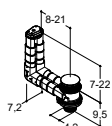

CONCEALED OVERFLOW SYSTEM FOR BASINS WITHOUT OVERFLOW

Colour	Description	Art. no.	Price £
White	Concealed overflow system for pop up waste for Edge and Minore made to measure basins – can be adjusted	4893843	122.-
White	Chrome push open waste		
White	Concealed overflow system for pop up waste for Edge and Minore made to measure basins – can be adjusted	4893643	80.-

CLEANING AND CARE

Inhold	Description	Art. no.	Price £
100 ml	Wood care for trays, white wash effect	0191050	22.-
2 x 500 ml	Set with care for solid surface basins and worktops	0192000	64.-

SENSOR FOR DOWNLIGHT

Description	Art. no.	Price £
Sensor for downlight under cabinets (for retro-fitting) N.B. included with vanity units	190320920	72.-