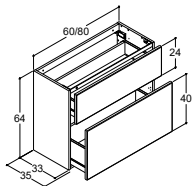

64 CM CABINETS (NO CUT-OUT)

Colour	
PRICE GROUP #1	
	White matt
	White gloss
	Grey matt
	Nordic oak
	Ash grey
	Brown oak
	Black oak
	White matt foil, integrated handle
	Black matt foil, integrated handle
PRICE GROUP #2	
	White matt lacquer, integrated handle
	Black rubber, integrated handle
	Bespoke colour, plain front*
PRICE GROUP #3	
	Bespoke colour, integrated handle*
*Start-up fee per bespoke colour One-off surcharge per bespoke colour regardless number of products	

Art. no.	Price £	Art. no.	Price £	Art. no.	Price £
-	-	M45-1010	793.-	M46-1010	895.-
-	-	M45-1012	793.-	M46-1012	895.-
-	-	M45-1003	793.-	M46-1003	895.-
-	-	M45-1025	793.-	M46-1025	895.-
-	-	M45-1098	793.-	M46-1098	895.-
-	-	M45-1052	793.-	M46-1052	895.-
-	-	M45-1050	793.-	M46-1050	895.-
-	-	M45-2043	793.-	M46-2043	895.-
-	-	M45-2064	793.-	M46-2064	895.-
-	-	M45-2071	1,291.-	M46-2071	1,454.-
-	-	M45-2037	1,291.-	M46-2037	1,454.-
-	-	M45-1099	1,291.-	M46-1099	1,454.-
-	-	M45-2099	1,539.-	M46-2099	1,728.-
-	-	BI1	180.-	BI1	180.-

ACCESSORIES - FITTED/PACKED IN CABINETS

LED light in drawers (IP44)	
LED downlight to floor incl. motion sensor (IP44)	

Art. no.	Price £	Art. no.	Price £	Art. no.	Price £
LS2SK40	199.-	LS2SK60	225.-	LS2SK80	247.-
<i>Light source: LED 2x1,1W, 3150K, 2x100lm</i>		<i>Light source: LED 2x1,9W, 3150K, 2x175lm</i>		<i>Light source: LED 2x2,5W, 3150K, 2x252lm</i>	
ULUS40	241.-	ULUS60	241.-	ULUS80	241.-
<i>Light source: LED 4,2W, 3150K, 332lm</i>		<i>Light source: LED 5,1W, 3150K, 445lm</i>		<i>Light source: LED 6,3W, 3150K, 781lm</i>	

For units with plain fronts

Push-open	
Predrilled for knob style handle. See dansani.co.uk/predrilled	
Predrilled for bow style handle 160 mm. See dansani.co.uk/predrilled	
Predrilled for bow style handle 320 mm. See dansani.co.uk/predrilled	
Please find handles for units with plain fronts on page 82.	

PO2SK	157.-	PO2SK	157.-	PO2SK	157.-
KGC	16.-	KGC	16.-	KGC	16.-
BG160C	16.-	-	-	-	-
-	-	BG320C	16.-	BG320C	16.-