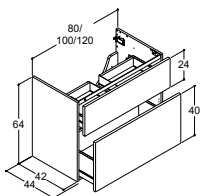

64 CM TALL VANITY UNITS (CUT-OUT IN TOP DRAWER)

Colour	Art. no.	Price £	Art. no.	Price £	Art. no.	Price £
PRICE GROUP #1						
White matt	M33-1010	924.-	M34-1010	1,027.-	M35-1010	1,180.-
White gloss	M33-1012	924.-	M34-1012	1,027.-	M35-1012	1,180.-
Grey matt	M33-1003	924.-	M34-1003	1,027.-	M35-1003	1,180.-
Nordic oak	M33-1025	924.-	M34-1025	1,027.-	M35-1025	1,180.-
Ash grey	M33-1098	924.-	M34-1098	1,027.-	M35-1098	1,180.-
Brown oak	M33-1052	924.-	M34-1052	1,027.-	M35-1052	1,180.-
Black oak	M33-1050	924.-	M34-1050	1,027.-	M35-1050	1,180.-
White matt foil, integrated handle	M33-2043	924.-	M34-2043	1,027.-	M35-2043	1,180.-
Black matt foil, integrated handle	M33-2064	924.-	M34-2064	1,027.-	M35-2064	1,180.-
PRICE GROUP #2						
White matt lacquer, integrated handle	M33-2071	1,511.-	M34-2071	1,649.-	M35-2071	1,850.-
Black rubber, integrated handle	M33-2037	1,511.-	M34-2037	1,649.-	M35-2037	1,850.-
Bespoke colour, plain front*	M33-1099	1,511.-	M34-1099	1,649.-	M35-1099	1,850.-
PRICE GROUP #3						
Bespoke colour, integrated handle*	M33-2099	1,798.-	M34-2099	1,958.-	M35-2099	2,198.-
*Start-up fee per bespoke colour	B11	180.-	B11	180.-	B11	180.-

One-off surcharge per bespoke colour regardless number of products

ACCESSORIES - FITTED/PAKED IN VANITY UNITS

	Art. no.	Price £	Art. no.	Price £	Art. no.	Price £
LED light in drawers (IP44)	LS2SK80	247.- <i>Light source: LED 2x2,5W, 3150K, 2x252lm</i>	LS2SK100	273.- <i>Light source: LED 2x3,2W, 3150K, 2x326lm</i>	LS2SK120	298.- <i>Light source: LED 2x4,1W, 3150K, 2x416lm</i>
LED downlight to floor incl. motion sensor (IP44)	UL80	241.- <i>Light source: LED 6,3W, 3150K, 781lm</i>	UL100	241.- <i>Light source: LED 6,3W, 3150K, 781lm</i>	UL120	241.- <i>Light source: LED 7,3W, 3150K, 912lm</i>
LED lighting profile between basin and vanity unit (IP21) Dimmable with touch control	LR8044	185.- <i>Light source: LED 10,6W, 3150K, 1078lm</i>	LR10044	216.- <i>Light source: LED 12,6W, 3150K, 1210lm</i>	LR12044	225.- <i>Light source: LED 13,7W, 3150K, 1267lm</i>
Drawer dividers for top drawer. Designed for a fitted look.	SI8044	158.-	SI10044	175.-	SI12044	200.-
Moveable wooden tray for bottom drawer	SIB44	97.-	SIB44	97.-	SIB44	97.-
For units with plain fronts						
Push-open	PO2SK	157.-	PO2SK	157.-	PO2SK	157.-
Predrilled for knob style handle. See dansani.co.uk/predrilled	KGC	16.-	KGC	16.-	KGC	16.-
Predrilled for bow style handle 320 mm. See dansani.co.uk/predrilled Please find handles for units with plain fronts on page 82.	BG320C	16.-	BG320C	16.-	BG320C	16.-