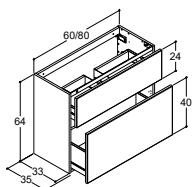

64 CM VANITY UNITS (CUT-OUT IN TOP DRAWER)