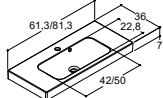

BASINS FOR VANITY UNITS - DEPTH 35 CM

MINI MENUET

Colour/Material

White gloss
With tap hole

Sanitary porcelain
With overflow

60 CM		80 CM	
Art. no.	Price £	Art. no.	Price £
534306003	382.-	534308003	455.-
Tolerance -5/+6,1 mm		Tolerance -5/+8,1 mm