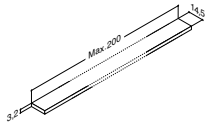

With 2 glass shelves

REACH GLASS SHELF

Colour	Art. no.	Price £	Art. no.	Price £	Art. no.	Price £	Art. no.	Price £	Art. no.	Price £
Black	-	-	325900000	114.-	-	-	-	-	-	-

Shelf will fit frameless mirrors

FLOATING SHELVES