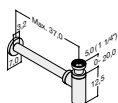

GROMMET

Width	Colour	Description	Art. no.	Price £
Ø 56 mm NB! Internal measurements	White	Grommet for installation through vanity carcass	9513	10.-

BOTTLE TRAP

Depth	Colour	Description	Art. no.	Price £
Max 37 cm	Chrome	Round 1 1/4" bottle trap, incl. waste pipe and wall cover	4881143	139.-