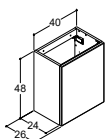

MICRO MENUET

Colour/Material

White gloss
With tap hole

Sanitary porcelain
With overflow

40 CM	
Art. no.	Price £
534404003	243.-
Tolerance -5/+4 mm	

VANITY UNITS WITH 1 DOOR - DEPTH 26 CM

VANITY UNITS - HEIGHT 48 CM