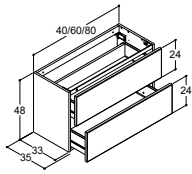

CABINETS WITH 2 DRAWERS FOR MADE TO MEASURE BASINS - DEPTH 35 CM

48 CM CABINETS (NO CUT-OUT)

Colour	
PRICE GROUP #1	
	White matt
	White gloss
	Grey matt
	Nordic oak
	Ash grey
	Brown oak
	Black oak
	White matt foil, integrated handle
	Black matt foil, integrated handle
PRICE GROUP #2	
	White matt lacquer, integrated handle
	Black rubber, integrated handle
	Bespoke colour, plain front*
PRICE GROUP #3	
	Bespoke colour, integrated handle*
*Start-up fee per bespoke colour One-off surcharge per bespoke colour regardless number of products	

40 CM		60 CM		80 CM	
Art. no.	Price £	Art. no.	Price £	Art. no.	Price £
M42-1010	697.-	M43-1010	793.-	M44-1010	895.-
M42-1012	697.-	M43-1012	793.-	M44-1012	895.-
M42-1003	697.-	M43-1003	793.-	M44-1003	895.-
M42-1025	697.-	M43-1025	793.-	M44-1025	895.-
M42-1098	697.-	M43-1098	793.-	M44-1098	895.-
M42-1052	697.-	M43-1052	793.-	M44-1052	895.-
M42-1050	697.-	M43-1050	793.-	M44-1050	895.-
M42-2043	697.-	M43-2043	793.-	M44-2043	895.-
M42-2064	697.-	M43-2064	793.-	M44-2064	895.-
M42-2071	1,135.-	M43-2071	1,291.-	M44-2071	1,454.-
M42-2037	1,135.-	M43-2037	1,291.-	M44-2037	1,454.-
M42-1099	1,135.-	M43-1099	1,291.-	M44-1099	1,454.-
M42-2099	1,353.-	M43-2099	1,539.-	M44-2099	1,728.-
BI1	180.-	BI1	180.-	BI1	180.-