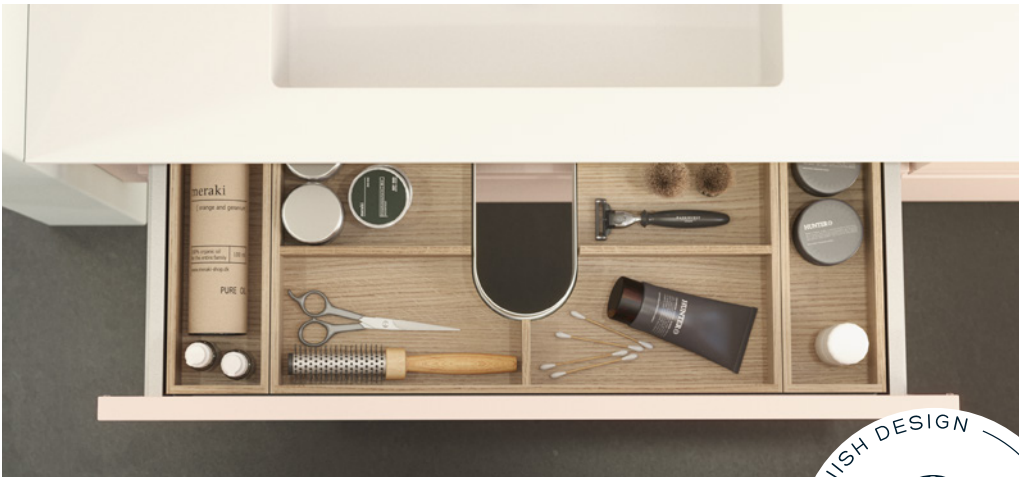

A PERFECT MATCH

Take full advantage of an alcove like this with a Minore basin and made-to-measure worktop. There are two basins here, but of course, the choice is yours. The vanity unit is fitted in with infill panels to give you a perfect wall-to-wall solution.

Note too the custom soft pink colour, which is a perfect match for the tiles.