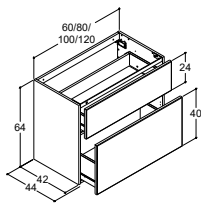

64 CM CABINETS (NO CUT-OUT)

Colour	Art. no.	Price £	Art. no.	Price £	Art. no.	Price £	Art. no.	Price £	Art. no.	Price £
PRICE GROUP #1										
White matt	-	-	M47-1010	816.-	M48-1010	924.-	M49-1010	1,027.-	M50-1010	1,180.-
White gloss	-	-	M47-1012	816.-	M48-1012	924.-	M49-1012	1,027.-	M50-1012	1,180.-
Grey matt	-	-	M47-1003	816.-	M48-1003	924.-	M49-1003	1,027.-	M50-1003	1,180.-
Nordic oak	-	-	M47-1025	816.-	M48-1025	924.-	M49-1025	1,027.-	M50-1025	1,180.-
Ash grey	-	-	M47-1098	816.-	M48-1098	924.-	M49-1098	1,027.-	M50-1098	1,180.-
Brown oak	-	-	M47-1052	816.-	M48-1052	924.-	M49-1052	1,027.-	M50-1052	1,180.-
Black oak	-	-	M47-1050	816.-	M48-1050	924.-	M49-1050	1,027.-	M50-1050	1,180.-
White matt foil, integrated handle	-	-	M47-2043	816.-	M48-2043	924.-	M49-2043	1,027.-	M50-2043	1,180.-
Black matt foil, integrated handle	-	-	M47-2064	816.-	M48-2064	924.-	M49-2064	1,027.-	M50-2064	1,180.-
PRICE GROUP #2										
White matt lacquer, integrated handle	-	-	M47-2071	1,373.-	M48-2071	1,511.-	M49-2071	1,649.-	M50-2071	1,850.-
Black rubber, integrated handle	-	-	M47-2037	1,373.-	M48-2037	1,511.-	M49-2037	1,649.-	M50-2037	1,850.-
Bespoke colour, plain front*	-	-	M47-1099	1,373.-	M48-1099	1,511.-	M49-1099	1,649.-	M50-1099	1,850.-
PRICE GROUP #3										
Bespoke colour, integrated handle*	-	-	M47-2099	1,639.-	M48-2099	1,798.-	M49-2099	1,958.-	M50-2099	2,198.-
*Start-up fee per bespoke colour One-off surcharge per bespoke colour regardless number of products	-	-	BI1	180.-	BI1	180.-	BI1	180.-	BI1	180.-

ACCESSORIES - FITTED/PACKED IN VANITY UNITS

	Art. no.	Price £	Art. no.	Price £	Art. no.	Price £	Art. no.	Price £	Art. no.	Price £
LED light in drawers (IP44)	LS2SK40	199.-	LS2SK60	225.-	LS2SK80	247.-	LS2SK100	273.-	LS2SK120	298.-
	Light source: LED 2x1.1W, 3150K, 2x100lm		Light source: LED 2x1.9W, 3150K, 2x175lm		Light source: LED 2x2.5W, 3150K, 2x252lm		Light source: LED 2x3.2W, 3150K, 2x326lm		Light source: LED 2x4.1W, 3150K, 2x416lm	
LED downlight to floor incl. motion sensor (IP44)	ULUS40	241.-	ULUS60	241.-	ULUS80	241.-	ULUS100	241.-	ULUS120	241.-
	Light source: LED 4,2W, 3150K, 332lm		Light source: LED 5,1W, 3150K, 445lm		Light source: LED 6,3W, 3150K, 781lm		Light source: LED 6,3W, 3150K, 781lm		Light source: LED 7,3W, 3150K, 912lm	

For units with plain fronts

Push-open	PO2SK	157.-	PO2SK	157.-	PO2SK	157.-	PO2SK	157.-	PO2SK	157.-
Predrilled for knob style handle. See dansani.co.uk/predrilled	KGC	16.-	KGC	16.-	KGC	16.-	KGC	16.-	KGC	16.-
Predrilled for bow style handle 160 mm. See dansani.co.uk/predrilled	BG160C	16.-	-	-	-	-	-	-	-	-
Predrilled for bow style handle 320 mm. See dansani.co.uk/predrilled	-	-	BG320C	16.-	BG320C	16.-	BG320C	16.-	BG320C	16.-

Please find handles for units with plain fronts on page 82.