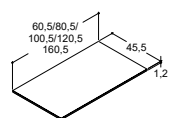

Art. no.	Price £
-	-
-	-
-	-
-	-
-	-
-	-

*Worktops can be made to measure. Please send drawing with exact dimensions. Maximum: X 275,0 cm / Y 45,3 cm

SILESTONE® WORKTOPS

Colour
Blanco Zeus**
Eternal Statuario
Desert Silver
Calypto**
Charcoal Soapstone**
Eternal Marquina