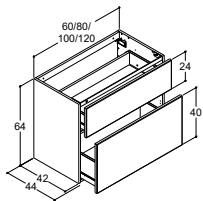

64 CM CABINETS (NO CUT-OUT)

Colour	40 CM		60 CM		80 CM		100 CM		120 CM	
	Art. no.	Price £	Art. no.	Price £	Art. no.	Price £	Art. no.	Price £	Art. no.	Price £
PRICE GROUP #1										
White matt	-	-	M47-1010	816.-	M48-1010	924.-	M49-1010	1,027.-	M50-1010	1,180.-
White gloss	-	-	M47-1012	816.-	M48-1012	924.-	M49-1012	1,027.-	M50-1012	1,180.-
Grey matt	-	-	M47-1003	816.-	M48-1003	924.-	M49-1003	1,027.-	M50-1003	1,180.-
Nordic oak	-	-	M47-1025	816.-	M48-1025	924.-	M49-1025	1,027.-	M50-1025	1,180.-
Ash grey	-	-	M47-1098	816.-	M48-1098	924.-	M49-1098	1,027.-	M50-1098	1,180.-
Brown oak	-	-	M47-1052	816.-	M48-1052	924.-	M49-1052	1,027.-	M50-1052	1,180.-
Black oak	-	-	M47-1050	816.-	M48-1050	924.-	M49-1050	1,027.-	M50-1050	1,180.-
White matt foil, integrated handle	-	-	M47-2043	816.-	M48-2043	924.-	M49-2043	1,027.-	M50-2043	1,180.-
Black matt foil, integrated handle	-	-	M47-2064	816.-	M48-2064	924.-	M49-2064	1,027.-	M50-2064	1,180.-
PRICE GROUP #2										
White matt lacquer, integrated handle	-	-	M47-2071	1,373.-	M48-2071	1,511.-	M49-2071	1,649.-	M50-2071	1,850.-
Black rubber, integrated handle	-	-	M47-2037	1,373.-	M48-2037	1,511.-	M49-2037	1,649.-	M50-2037	1,850.-
Bespoke colour, plain front*	-	-	M47-1099	1,373.-	M48-1099	1,511.-	M49-1099	1,649.-	M50-1099	1,850.-
PRICE GROUP #3										
Bespoke colour, integrated handle*	-	-	M47-2099	1,639.-	M48-2099	1,798.-	M49-2099	1,958.-	M50-2099	2,198.-
*Start-up fee per bespoke colour One-off surcharge per bespoke colour regardless number of products	-	-	BI1	180.-	BI1	180.-	BI1	180.-	BI1	180.-

ACCESSORIES - FITTED/PACKED IN VANITY UNITS

	Art. no.	Price £	Art. no.	Price £	Art. no.	Price £	Art. no.	Price £	Art. no.	Price £
LED light in drawers (IP44)	LS2SK40	199.-	LS2SK60	225.-	LS2SK80	247.-	LS2SK100	273.-	LS2SK120	298.-
LED downlight to floor incl. motion sensor (IP44)	ULUS40	241.-	ULUS60	241.-	ULUS80	241.-	ULUS100	241.-	ULUS120	241.-

For units with plain fronts

	PO2SK	Price £	PO2SK	Price £	PO2SK	Price £	PO2SK	Price £	PO2SK	Price £
Push-open	PO2SK	157.-	PO2SK	157.-	PO2SK	157.-	PO2SK	157.-	PO2SK	157.-
Predrilled for knob style handle. See dansani.co.uk/predrilled	KGC	16.-	KGC	16.-	KGC	16.-	KGC	16.-	KGC	16.-
Predrilled for bow style handle 160 mm. See dansani.co.uk/predrilled	BG160C	16.-	-	-	-	-	-	-	-	-
Predrilled for bow style handle 320 mm. See dansani.co.uk/predrilled	-	-	BG320C	16.-	BG320C	16.-	BG320C	16.-	BG320C	16.-

Please find handles for units with plain fronts on page 82.