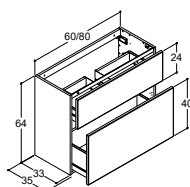

64 CM VANITY UNITS (CUT-OUT IN TOP DRAWER)

Colour

PRICE GROUP #1

	White matt
	White gloss
	Grey matt
	Nordic oak
	Ash grey
	Brown oak
	Black oak
	White matt foil, integrated handle
	Black matt foil, integrated handle

PRICE GROUP #2

	White matt lacquer, integrated handle
	Black rubber, integrated handle
	Bespoke colour, plain front*

PRICE GROUP #3

	Bespoke colour, integrated handle*

*Start-up fee per bespoke colour
One-off surcharge per bespoke colour
regardless number of products

Art. no.	Price £	Art. no.	Price £
M05-1010	793.-	M06-1010	895.-
M05-1012	793.-	M06-1012	895.-
M05-1003	793.-	M06-1003	895.-
M05-1025	793.-	M06-1025	895.-
M05-1098	793.-	M06-1098	895.-
M05-1052	793.-	M06-1052	895.-
M05-1050	793.-	M06-1050	895.-
M05-2043	793.-	M06-2043	895.-
M05-2064	793.-	M06-2064	895.-
M05-2071	1,291.-	M06-2071	1,454.-
M05-2037	1,291.-	M06-2037	1,454.-
M05-1099	1,291.-	M06-1099	1,454.-
M05-2099	1,539.-	M06-2099	1,728.-
B11	180.-	B11	180.-

ACCESSORIES - FITTED/PACKED IN VANITY UNITS

LED light in drawers (IP44)

LED downlight to floor incl. motion sensor (IP44)

Cut-out for waste fittings in bottom drawer

LED lighting profile between basin and vanity unit (IP21)

Dimmable with touch control
NB! Cannot be used with
Mini Minore

Drawer dividers for top drawer. Designed for a fitted look

For units with plain fronts

Push-open

Predrilled for knob style handle. See dansani.co.uk/predrilled

Predrilled for bow style handle 320 mm. See dansani.co.uk/predrilled

Please find handles for units with plain fronts on page 82.

Art. no.	Price £	Art. no.	Price £
LS2SK60	225.-	LS2SK80	247.-
Light source: LED 2x1,9W, 3150K, 2x175lm			
UL60	241.-	UL80	241.-
UDSK	0.-	UDSK	0.-
LR6035	168.-	LR8035	175.-
SI6035	82.-		
		SI8035	158.-
PO2SK	157.-	PO2SK	157.-
KGC	16.-	KGC	16.-
BG320C	16.-	BG320C	16.-