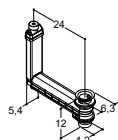

CONCEALED OVERFLOW SYSTEM FOR BASINS WITHOUT OVERFLOW

Colour	Description	Art. no.	Price £
White	Concealed overflow system for pop up waste for Edge and Minore made to measure basins – can be adjusted	4893843	122.-
White	Chrome push open waste		
White	Concealed overflow system for pop up waste for Edge and Minore made to measure basins – can be adjusted	4893643	80.-

CLEANING AND CARE

Inhold	Description	Art. no.	Price £
100 ml	Wood care for trays, white wash effect	0191050	22.-
2 x 500 ml	Set with care for solid surface basins and worktops	0192000	64.-

SENSOR FOR DOWNLIGHT

Description	Art. no.	Price £
Sensor for downlight under cabinets (for retro-fitting) N.B. included with vanity units	190320920	72.-