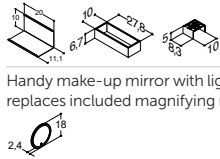

ACCESSORIES - FITTED/PACKED IN MIRROR CABINETS

Socket and touch panel fitted on left (230V)	EL-L	0.-	EL-L	0.-	EL-L	0.-	EL-L	0.-	EL-L	0.-
Wireless lighting control	TS	77.-	TS	77.-	TS	77.-	TS	77.-	TS	77.-
Metal shelf, wooden tray and metal organiser	SP2	114.-	SP2	114.-	SP2	114.-	SP2	114.-	SP2	114.-
Handy make-up mirror with light and hanging bracket replaces included magnifying mirror	MS	58.-	MS	58.-	MS	58.-	MS	58.-	MS	58.-