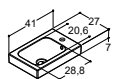

BASIN FOR VANITY UNITS - DEPTH 26 CM

REVERSIBLE

MICRO MENUET