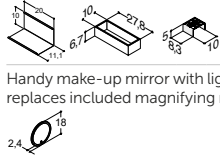

Incl. magnifying mirror, magnet, metal shelf, handles and 1x230V socket with touch panel and USB port fitted on right

ACCESSORIES - FITTED/PACKED IN MIRROR CABINETS

Socket and touch panel fitted on left (230V)	EL-L	0.-	EL-L	0.-	EL-L	0.-	EL-L	0.-	EL-L	0.-
Wireless lighting control	TS	77.-	TS	77.-	TS	77.-	TS	77.-	TS	77.-
Metal shelf, wooden tray and metal organiser	SP3	70.-	SP3	70.-	SP3	70.-	SP3	70.-	SP3	70.-
Handy make-up mirror with light and hanging bracket replaces included magnifying mirror	MS	58.-	MS	58.-	MS	58.-	MS	58.-	MS	58.-