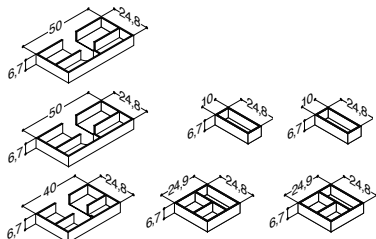

Cut-out for waste fittings in bottom drawer

Drawer dividers for top drawer. Designed for a fitted look

For units with plain fronts

Push-open

Predrilled for knob style handle. See dansani.co.uk/predrilled

Predrilled for bow style handle 320 mm. See dansani.co.uk/predrilled