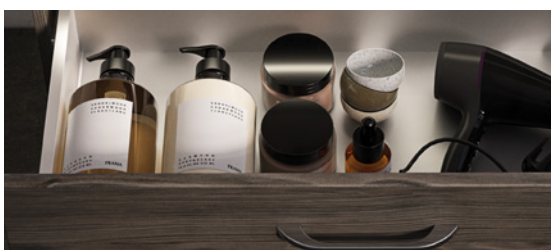

»
A smart asymmetrical solution that fits perfectly into the room.

You get a complete overview with the comfortable internal LED lighting when the drawer opens.