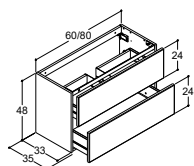

VANITY UNITS WITH 2 DRAWERS - DEPTH 35 CM

48 CM VANITY UNITS (CUT-OUT IN TOP DRAWER)

Colour

PRICE GROUP #1

	White matt
	White gloss
	Grey matt
	Nordic oak
	Ash grey
	Brown oak
	Black oak
	White matt foil, integrated handle
	Black matt foil, integrated handle