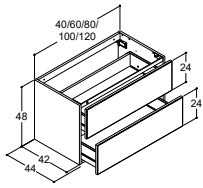

CABINETS WITH 2 DRAWERS FOR MADE TO MEASURE BASINS - DEPTH 44 CM

48 CM CABINETS (NO CUT-OUT)

Colour	40 CM		60 CM		80 CM		100 CM		120 CM	
	Art. no.	Price £	Art. no.	Price £	Art. no.	Price £	Art. no.	Price £	Art. no.	Price £
PRICE GROUP #1										
White matt	M18-1010	708.-	M19-1010	816.-	M20-1010	924.-	M21-1010	1,027.-	M22-1010	1,180.-
White gloss	M18-1012	708.-	M19-1012	816.-	M20-1012	924.-	M21-1012	1,027.-	M22-1012	1,180.-
Grey matt	M18-1003	708.-	M19-1003	816.-	M20-1003	924.-	M21-1003	1,027.-	M22-1003	1,180.-
Nordic oak	M18-1025	708.-	M19-1025	816.-	M20-1025	924.-	M21-1025	1,027.-	M22-1025	1,180.-
Ash grey	M18-1098	708.-	M19-1098	816.-	M20-1098	924.-	M21-1098	1,027.-	M22-1098	1,180.-
Brown oak	M18-1052	708.-	M19-1052	816.-	M20-1052	924.-	M21-1052	1,027.-	M22-1052	1,180.-
Black oak	M18-1050	708.-	M19-1050	816.-	M20-1050	924.-	M21-1050	1,027.-	M22-1050	1,180.-
White matt foil, integrated handle	M18-2043	708.-	M19-2043	816.-	M20-2043	924.-	M21-2043	1,027.-	M22-2043	1,180.-
Black matt foil, integrated handle	M18-2064	708.-	M19-2064	816.-	M20-2064	924.-	M21-2064	1,027.-	M22-2064	1,180.-
PRICE GROUP #2										
White matt lacquer, integrated handle	M18-2071	1,062.-	M19-2071	1,373.-	M20-2071	1,511.-	M21-2071	1,649.-	M22-2071	1,850.-
Black rubber, integrated handle	M18-2037	1,062.-	M19-2037	1,373.-	M20-2037	1,511.-	M21-2037	1,649.-	M22-2037	1,850.-
Bespoke colour, plain front*	M18-1099	1,062.-	M19-1099	1,373.-	M20-1099	1,511.-	M21-1099	1,649.-	M22-1099	1,850.-
PRICE GROUP #3										
Bespoke colour, integrated handle*	M18-2099	1,274.-	M19-2099	1,639.-	M20-2099	1,798.-	M21-2099	1,958.-	M22-2099	2,198.-
*Start-up fee per bespoke colour One-off surcharge per bespoke colour regardless number of products	BI1	180.-	BI1	180.-	BI1	180.-	BI1	180.-	BI1	180.-