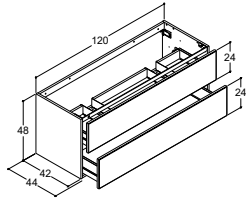

VANITY UNITS FOR DOUBLE SOLUTIONS - DEPTH 44 CM

NB! ORDER 2 PCS. FOR 4 DRAWERS

48 CM VANITY UNITS (2 CUT-OUTS IN TOP DRAWER/S)

Colour

PRICE GROUP #1

- White matt
- White gloss
- Grey matt
- Nordic oak
- Ash grey
- Brown oak
- Black oak
- White matt foil, integrated handle
- Black matt foil, integrated handle

PRICE GROUP #2

- White matt lacquer, integrated handle
- Black rubber, integrated handle
- Bespoke colour, plain front*

PRICE GROUP #3

- Bespoke colour, integrated handle*

*Start-up fee per bespoke colour

One-off surcharge per bespoke colour regardless number of products

120 CM FOR 2 DRAWERS			120 CM FOR 4 DRAWERS			160 CM FOR 4 DRAWERS		
Art. no.	Price £		Art. no.	Price £		Art. no.	Price £	
M12-1010	1,180.-		2 x M08-1010	ea. 816.-		2 x M09-1010	ea. 924.-	
M12-1012	1,180.-		2 x M08-1012	ea. 816.-		2 x M09-1012	ea. 924.-	
M12-1003	1,180.-		2 x M08-1003	ea. 816.-		2 x M09-1003	ea. 924.-	
M12-1025	1,180.-		2 x M08-1025	ea. 816.-		2 x M09-1025	ea. 924.-	
M12-1098	1,180.-		2 x M08-1098	ea. 816.-		2 x M09-1098	ea. 924.-	
M12-1052	1,180.-		2 x M08-1052	ea. 816.-		2 x M09-1052	ea. 924.-	
M12-1050	1,180.-		2 x M08-1050	ea. 816.-		2 x M09-1050	ea. 924.-	
M12-2043	1,180.-		2 x M08-2043	ea. 816.-		2 x M09-2043	ea. 924.-	
M12-2064	1,180.-		2 x M08-2064	ea. 816.-		2 x M09-2064	ea. 924.-	
M12-2071	1,850.-		2 x M08-2071	ea. 1,373.-		2 x M09-2071	ea. 1,511.-	
M12-2037	1,850.-		2 x M08-2037	ea. 1,373.-		2 x M09-2037	ea. 1,511.-	
M12-1099	1,850.-		2 x M08-1099	ea. 1,373.-		2 x M09-1099	ea. 1,511.-	
M12-2099	2,198.-		2 x M08-2099	ea. 1,639.-		2 x M09-2099	ea. 1,798.-	
B11	180.-		B11	180.-		B11	180.-