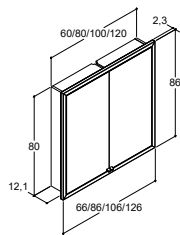

INBUILT WITH TOUCH CONTROL (IP44) NB! PLEASE ORDER 2 ART. NO.