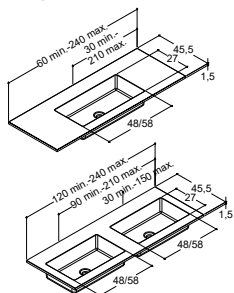

MADE TO MEASURE BASINS FOR VANITY UNITS - DEPTH 44 CM

MINORE

Colour/Material	60-79 CM		80-99 CM		100-119 CM	
	Art. no.	Price £	Art. no.	Price £	Art. no.	Price £
White matt, single	337806403	1,004.-	337808403	1,148.-	337810403	1,292.-
White matt, double	-	-	-	-	-	-
Solid surface	Tolerance -0/+3 mm		Tolerance -0/+3 mm		Tolerance -0/+3 mm	

Can be ordered with or without tap hole and with or without overflow
Please complete online order form at dansani.co.uk/made-to-measure-order-forms
Can be installed with concealed overflow kit or a waste fixed with automatic opening page 91.
If infill panels are required see page 76.