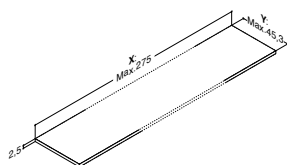

MADE TO MEASURE LAMINATE WORKTOPS

Colour
White matt
Grey matt
Nordic oak
Ash grey
Brown oak
Black matt

Art. no.	Price £
-	-
-	-
-	-
-	-
-	-
-	-

Art. no.	Price £
-	-
-	-
-	-
-	-
-	-
-	-

Art. no.	Price £
-	-
-	-
-	-
-	-
-	-
-	-

*Worktops can be made to measure. Please send drawing with exact dimensions. Maximum: X 275,0 cm / Y 45,3 cm