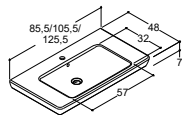

LOTTO BASIN FOR VANITY UNITS - DEPTH 44 CM

LOTTO

Colour/Material	80 CM		100 CM		120 CM	
	Art. no.	Price £	Art. no.	Price £	Art. no.	Price £
White gloss With tap hole Sanitary porcelain	537808103	471.-	537810103	626.-	537812103	787.-

VANITY UNITS WITH 2 DRAWERS - DEPTH 44 CM

48 CM VANITY UNITS (CUT-OUT IN TOP DRAWER)