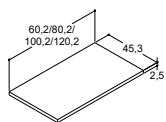

WORKTOPS FOR COUNTERTOP BASINS - N.B. REMEMBER TO ORDER CUT-OUT(S)

LAMINATE WORKTOPS