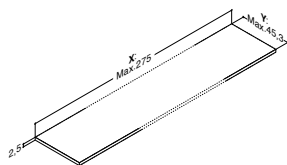

MADE TO MEASURE LAMINATE WORKTOPS