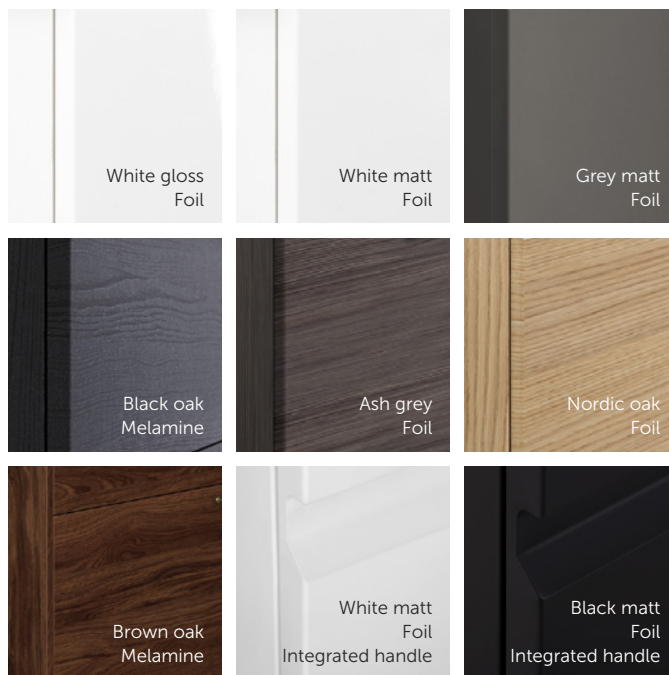

MAKE YOUR BATHROOM PERSONAL

Create beautiful contrasts with the wide range of different colours and materials to build up your own style.

PRICE GROUP #1 - FOIL AND MELAMINE

- Cabinets in melamine with smooth foil or melamine fronts. Choose handles or push-open.
- Cabinets with foil fronts and integrated handles which turn upwards, so that they do not collect water and dirt.

A HINT FOR SUSTAINABILITY

Front panels in matt white and high gloss white are made of PVC-free foil-covered MDF board where 40 % of the foil materials are recycled.

PRICE GROUP #2 - RUBBER LACQUER AND MATT PAINT

- Cabinets and fronts with exclusive rubber lacquer, matt white paint or matt paint in a bespoke colour from the NCS standard colour range or RAL Classic K7 range.
- Cabinets with rubber lacquer or matt white paint have integrated handles which turn upwards, so that they do not collect water and dirt.