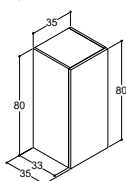

BASE CABINETS

BASE CABINETS WITH 2 GLASS SHELVES

NB! Unit tops are alu decor so we recommend a work-top - see below

Colour	Art. no.	Price £
PRICE GROUP #1		
White matt	M26-1210	354.-
White gloss	M26-1212	354.-
Grey matt	M26-1203	354.-
Nordic oak	M26-1225	354.-
Ash grey	M26-1298	354.-
Brown oak	M26-1252	354.-
Black oak	M26-1250	354.-
White matt foil, integrated handle	M26-2243	354.-
Black matt foil, integrated handle	M26-2264	354.-
PRICE GROUP #2		
White matt lacquer, integrated handle	M26-2271	548.-
Black rubber, integrated handle	M26-2237	548.-
Bespoke colour, plain front*	M26-1299	548.-
PRICE GROUP #3		
Bespoke colour, integrated handle*	M26-2299	666.-
*Start-up fee per bespoke colour One-off surcharge per bespoke colour regardless number of products		

35 CM			
LEFT HAND HINGED		RIGHT HAND HINGED	
Art. no.	Price £	Art. no.	Price £
M26-1210	354.-	M26-1110	354.-
M26-1212	354.-	M26-1112	354.-
M26-1203	354.-	M26-1103	354.-
M26-1225	354.-	M26-1125	354.-
M26-1298	354.-	M26-1198	354.-
M26-1252	354.-	M26-1152	354.-
M26-1250	354.-	M26-1150	354.-
M26-2243	354.-	M26-2143	354.-
M26-2264	354.-	M26-2164	354.-
M26-2271	548.-	M26-2171	548.-
M26-2237	548.-	M26-2137	548.-
M26-1299	548.-	M26-1199	548.-
M26-2299	666.-	M26-2199	666.-
BI1	180.-	BI1	180.-

ACCESSORIES - FITTED/PACKED IN BASE CABINETS

Colour	Art. no.	Price £
PRICE GROUP #1		
White matt	TP1	83.-
White gloss	TP1	83.-
Grey matt	TP1	83.-
Nordic oak	TP1	83.-
Ash grey	TP1	83.-
Brown oak	TP1	83.-
Black oak	TP1	83.-
Black matt	TP1	83.-
PRICE GROUP #2		
White matt lacquer	TP2	129.-
Black rubber	TP2	129.-
Bespoke colour*	TP3	129.-
*Start-up fee per bespoke colour One-off surcharge per bespoke colour regardless number of products		

Art. no.	Price £	Art. no.	Price £
TP1	83.-	TP1	83.-
TP1	83.-	TP1	83.-
TP1	83.-	TP1	83.-
TP1	83.-	TP1	83.-
TP1	83.-	TP1	83.-
TP1	83.-	TP1	83.-
TP1	83.-	TP1	83.-
TP1	83.-	TP1	83.-
TP2	129.-	TP2	129.-
TP2	129.-	TP2	129.-
TP3	129.-	TP3	129.-
BI1	180.-	BI1	180.-