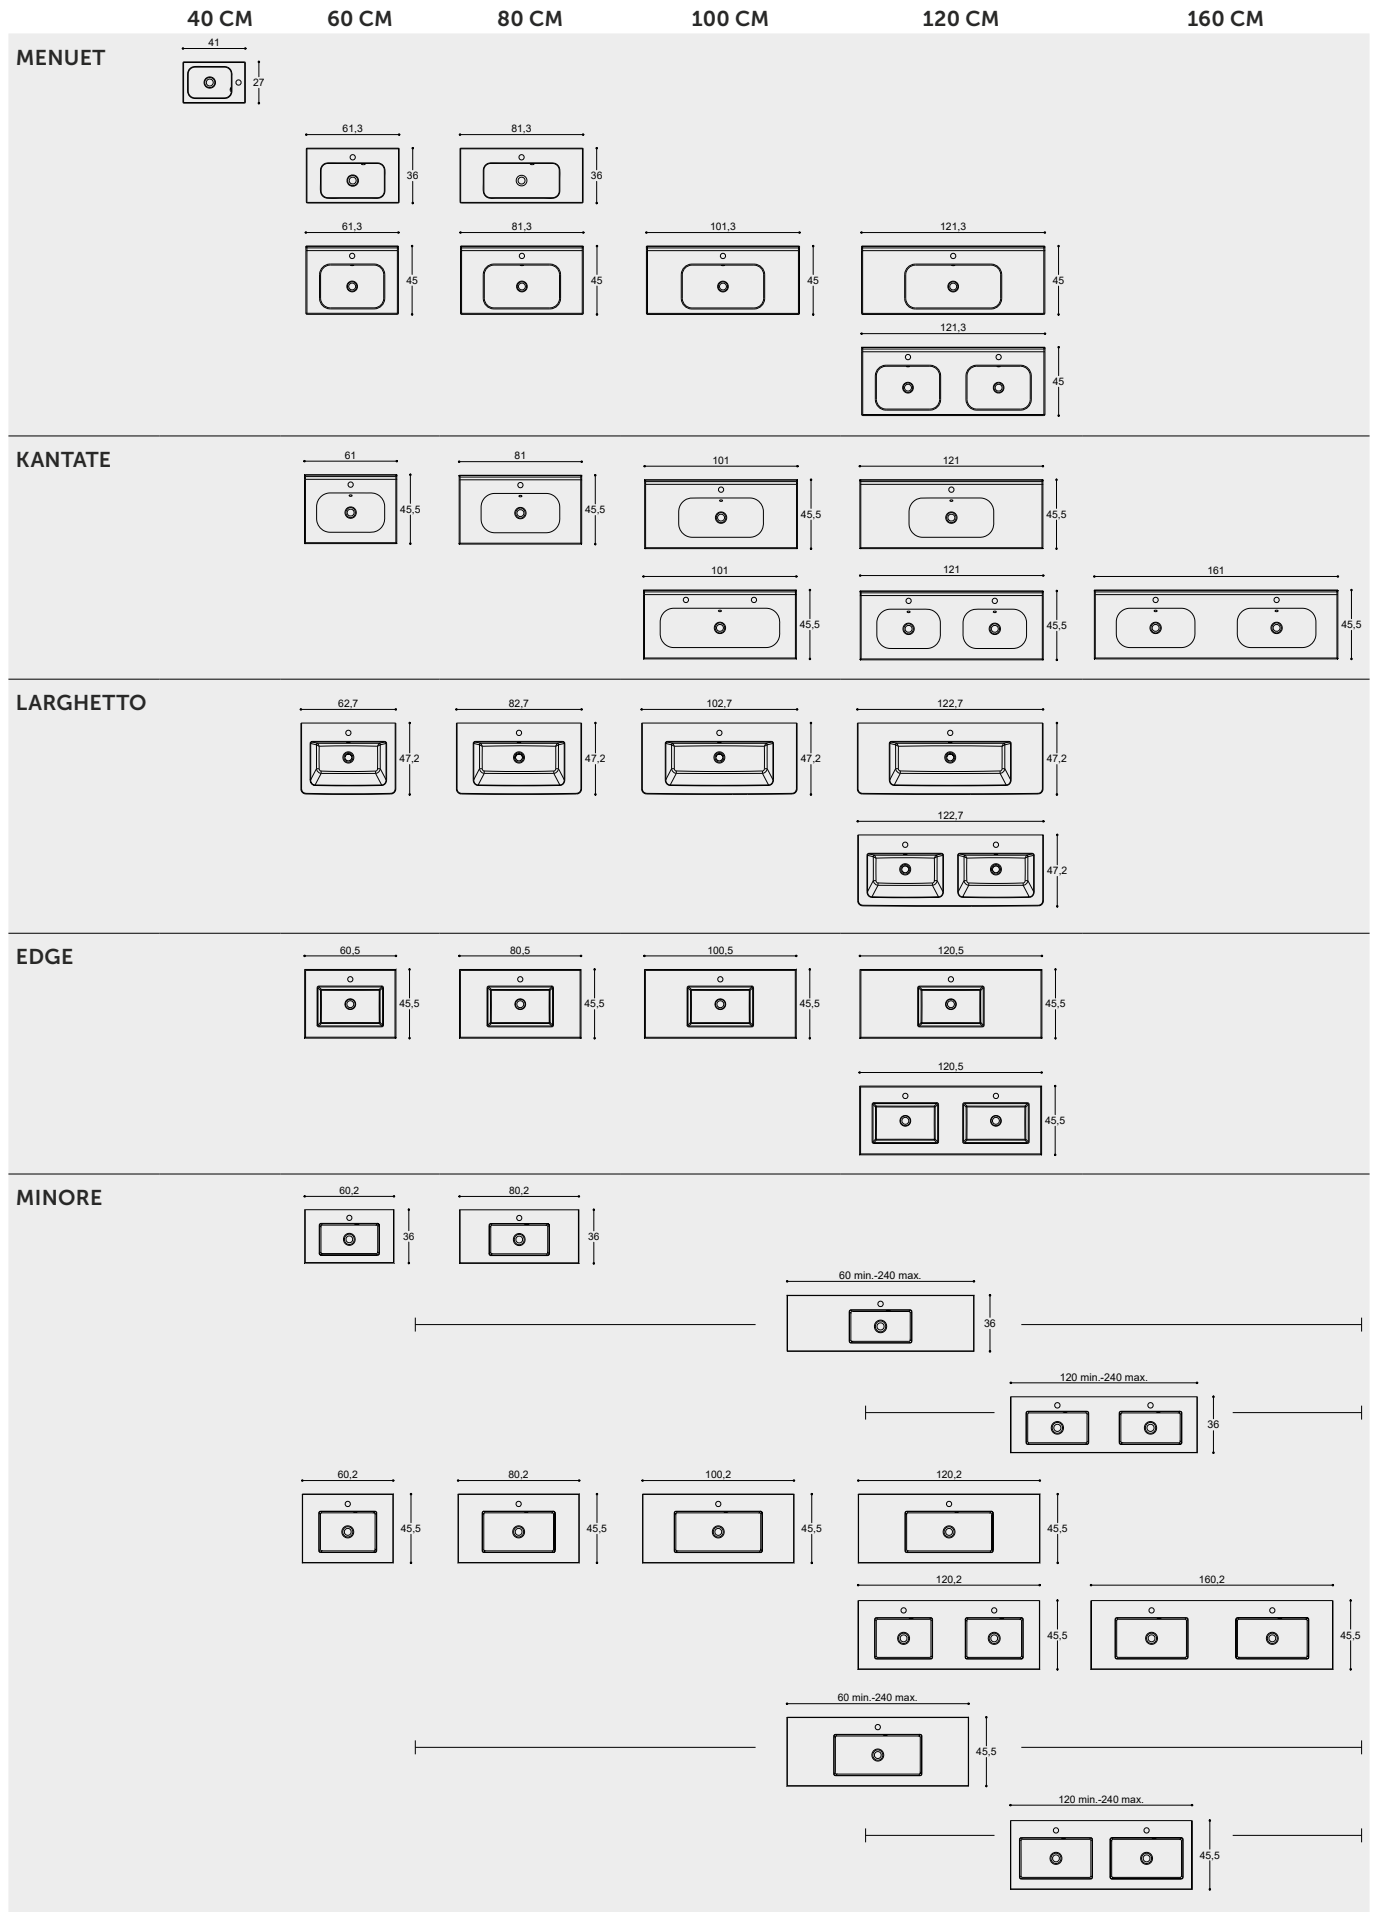

OVERVIEW OF BASINS

COUNTERTOP BASINS FOR WORKTOPS

	60 CM	80 CM	100 CM	120 CM	160/240 CM
CIRCLE					
STADIUM					
CUBE					

BASINS

	40 CM	60 CM	80 CM	100 CM	120 CM	160 CM
LOTTO						

BASINS

MAKE YOUR BATHROOM PERSONAL