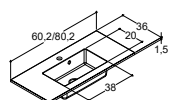

MINI MINORE

Colour/Material

White matt
With tap hole

Without tap hole

Solid surface
With overflow

Art. no.	Price £	Art. no.	Price £
337206203	414.-	337208203	484.-
337206103	414.-	337208103	484.-
Tolerance -0/+3 mm		Tolerance -0/+3 mm