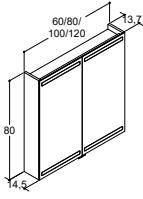

MIRROR CABINETS

LEVEL WITH TOUCH CONTROL (IP44)