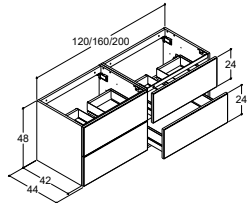

VANITY UNITS FOR DOUBLE SOLUTIONS - DEPTH 44 CM

NB! ORDER 2 PCS. FOR 4 DRAWERS

48 CM VANITY UNITS (2 CUT-OUTS IN TOP DRAWER/S)

Colour

PRICE GROUP #1

- White matt
- White gloss
- Grey matt
- Nordic oak
- Ash grey
- Brown oak
- Black oak
- White matt foil, integrated handle
- Black matt foil, integrated handle

PRICE GROUP #2

- White matt lacquer, integrated handle
- Black rubber, integrated handle
- Bespoke colour, plain front*

PRICE GROUP #3

- Bespoke colour, integrated handle*

*Start-up fee per bespoke colour

One-off surcharge per bespoke colour regardless number of products

120 CM FOR 2 DRAWERS			120 CM FOR 4 DRAWERS			160 CM FOR 4 DRAWERS		
Art. no.	Price £		Art. no.	Price £		Art. no.	Price £	
M12-1010	1,180.-		2 x M08-1010	ea. 816.-		2 x M09-1010	ea. 924.-	
M12-1012	1,180.-		2 x M08-1012	ea. 816.-		2 x M09-1012	ea. 924.-	
M12-1003	1,180.-		2 x M08-1003	ea. 816.-		2 x M09-1003	ea. 924.-	
M12-1025	1,180.-		2 x M08-1025	ea. 816.-		2 x M09-1025	ea. 924.-	
M12-1098	1,180.-		2 x M08-1098	ea. 816.-		2 x M09-1098	ea. 924.-	
M12-1052	1,180.-		2 x M08-1052	ea. 816.-		2 x M09-1052	ea. 924.-	
M12-1050	1,180.-		2 x M08-1050	ea. 816.-		2 x M09-1050	ea. 924.-	
M12-2043	1,180.-		2 x M08-2043	ea. 816.-		2 x M09-2043	ea. 924.-	
M12-2064	1,180.-		2 x M08-2064	ea. 816.-		2 x M09-2064	ea. 924.-	
M12-2071	1,850.-		2 x M08-2071	ea. 1,373.-		2 x M09-2071	ea. 1,511.-	
M12-2037	1,850.-		2 x M08-2037	ea. 1,373.-		2 x M09-2037	ea. 1,511.-	
M12-1099	1,850.-		2 x M08-1099	ea. 1,373.-		2 x M09-1099	ea. 1,511.-	
M12-2099	2,198.-		2 x M08-2099	ea. 1,639.-		2 x M09-2099	ea. 1,798.-	
B11	180.-		B11	180.-		B11	180.-