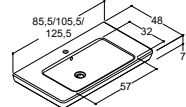

BASIN FOR VANITY UNITS - DEPTH 44 CM

LOTTO XL

Can be wall-hung

Colour/Material		Art. no.	Price £	Art. no.	Price £	Art. no.	Price £	Art. no.	Price £
	White gloss, with tap hole	-	-	537808103	471.-	537810103	626.-	537812103	787.-
	Sanitary porcelain	-	-	Tolerance -5/+5 mm		Tolerance -5/+5 mm		Tolerance -5/+5 mm