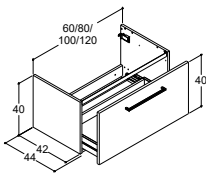

VANITY UNITS WITH DRAWERS - DEPTH 44 CM

VANITY UNITS WITH DRAWER

OPTIONAL EXTRAS

LED lighting in drawers

Battery powered. For easy retrofitting in a drawer (USB cable for recharging included)

Art. no.	Price £	Art. no.	Price £	Art. no.	Price £	Art. no.	Price £
190304350	26.-	190304350	26.-	190304350	26.-	190304350	26.-
LED 1W, 4000K, 75lm		LED 1W, 4000K, 75lm		LED 1W, 4000K, 75lm		LED 1W, 4000K, 75lm	
305250016	97.-	305250016	97.-	305250016	97.-	305250016	97.-
KGC	16.-	KGC	16.-	KGC	16.-	KGC	16.-
BG320C	16.-	BG320C	16.-	BG320C	16.-	BG320C	16.-