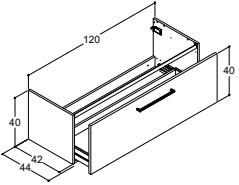

VANITY UNITS WITH DRAWERS FOR DOUBLE BASIN - DEPTH 44 CM

VANITY UNITS WITH DRAWER

Colour sides/front

White satin/white gloss
White matt
Grey matt
Warm oak
Black structure
Pine grey

Art. no.	Price £
P43-1012	569.-
P43-1010	569.-
P43-1003	569.-
P43-1055	569.-
P43-1029	569.-
P43-1017	569.-

OPTIONAL EXTRAS

LED lighting in drawers

Battery powered. For easy retrofitting in a drawer
(USB cable for recharging included)

Art. no.	Price £
190304350	26.-

LED 1W, 4000K, 75lm

Predrilled for knob style handle. See dansani.co.uk/predrilled

KGC	16.-

Predrilled for bow style handle 320 mm. See dansani.co.uk/predrilled

BG320C	16.-

VANITY UNITS WITH DRAWERS AND WITH A CUT-OUT FOR WASTE FITTINGS IN TOP DRAWER