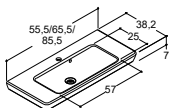

LOTTO

Can be wall-hung

Colour/Material

1. White gloss, with tap hole
2. Sanitary porcelain