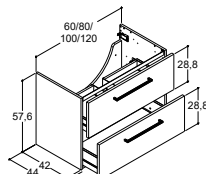

VANITY UNITS WITH DRAWERS AND A CUT-OUT FOR WASTE FITTINGS IN TOP DRAWER

OPTIONAL EXTRAS

LED lighting in drawers

Battery powered. For easy retrofitting in a drawer (USB cable for recharging included)