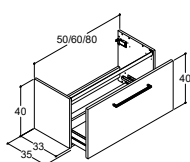

VANITY UNITS WITH DRAWERS - DEPTH 35 CM

VANITY UNITS WITH DRAWER

Colour sides/front

- White satin/white gloss
- White matt
- Grey matt
- Warm oak
- Black structure
- Pine grey

OPTIONAL EXTRAS

LED lighting in drawers

Battery powered. For easy retrofitting in a drawer (USB cable for recharging included)

Predrilled for knob style handle. See dansani.co.uk/predrilled

Predrilled for bow style handle 320 mm. See dansani.co.uk/predrilled