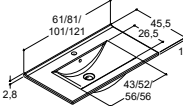

VANITY UNITS WITH DOORS - DEPTH 35 CM

VANITY UNITS WITH DOORS

Colour sides/front	
	White satin/white gloss
	White matt
	Grey matt
	Warm oak
	Black structure
	Pine grey

50 CM				60 CM		80 CM	
LEFT HAND HINGED		RIGHT HAND HINGED		Art. no.	Price £	Art. no.	Price £
Art. no.	Price £	Art. no.	Price £				
P01-1212	326.-	P01-1112	326.-	P02-1012	431.-	P03-1012	487.-
P01-1210	326.-	P01-1110	326.-	P02-1010	431.-	P03-1010	487.-
P01-1203	326.-	P01-1103	326.-	P02-1003	431.-	P03-1003	487.-
P01-1255	326.-	P01-1155	326.-	P02-1055	431.-	P03-1055	487.-
P01-1229	326.-	P01-1129	326.-	P02-1029	431.-	P03-1029	487.-
P01-1217	326.-	P01-1117	326.-	P02-1017	431.-	P03-1017	487.-
1 door		1 door		2 doors		2 doors	
Art. no.	Price £	Art. no.	Price £	Art. no.	Price £	Art. no.	Price £
KGT	16.-	KGT	16.-	KGT	16.-	KGT	16.-
BG160T	16.-	BG160T	16.-	BG160T	16.-	BG160T	16.-

OPTIONAL EXTRAS

Predrilled for knob style handle. See dansani.co.uk/predrilled

Predrilled for bow style handle 160 mm.

See dansani.co.uk/predrilled

BASIN FOR VANITY UNITS - DEPTH 44 CM

LOTTO XL

Can be wall-hung

Colour/Material		Art. no.	Price £	Art. no.	Price £	Art. no.	Price £	Art. no.	Price £
	White gloss, with tap hole	-	-	537808103	471.-	537810103	626.-	537812103	787.-
	Sanitary porcelain	-	-	Tolerance -5/+5 mm		Tolerance -5/+5 mm		Tolerance -5/+5 mm	

AMBER

Colour/Material		Art. no.	Price £	Art. no.	Price £	Art. no.	Price £	Art. no.	Price £
	White gloss, with tap hole	532406003	342.-	532408003	403.-	532410003	473.-	532412003	706.-
	Sanitary porcelain	Tolerance -5/+6,1 mm		Tolerance -5/+8,1 mm		Tolerance -5/+10,1 mm		Tolerance -5/+12,1 mm	

VANITY UNITS WITH DRAWERS - DEPTH 44 CM

VANITY UNITS WITH DRAWER

OPTIONAL EXTRAS

LED lighting in drawers

Battery powered. For easy retrofitting in a drawer (USB cable for recharging included)