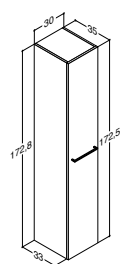

TALL CABINETS

30 CM

40 CM

TALL CABINETS WITH 1 WOODEN SHELF AND 4 GLASS SHELVES

Colour sides/front
White satin/white gloss
White matt
Grey matt
Warm oak
Black structure
Pine grey

LEFT HAND HINGED

Art. no.	Price £
P19-1212	492.-
P19-1210	492.-
P19-1203	492.-
P19-1255	492.-
P19-1229	492.-
P19-1217	492.-

RIGHT HAND HINGED

Art. no.	Price £
P19-1112	492.-
P19-1110	492.-
P19-1103	492.-
P19-1155	492.-
P19-1129	492.-
P19-1117	492.-

LEFT HAND HINGED

Art. no.	Price £
-	-
-	-
-	-
-	-
-	-
-	-

RIGHT HAND HINGED

Art. no.	Price £
-	-
-	-
-	-
-	-
-	-
-	-