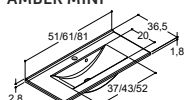

BASIN FOR VANITY UNITS - DEPTH 35 CM

CAPELLA

Can be wall-hung

Colour/Material

1. White gloss, with tap hole
   - White matt, with tap hole
   - Anthracite matt, with tap hole
2. Sanitary porcelain

LOTTO

Can be wall-hung

Colour/Material

1. White gloss, with tap hole
2. Sanitary porcelain

AMBER MINI

Colour/Material

1. White gloss, with tap hole
2. Sanitary porcelain

VANITY UNITS WITH DRAWERS - DEPTH 35 CM

VANITY UNITS WITH DRAWER

Colour sides/front

- White satin/white gloss
- White matt
- Grey matt
- Warm oak
- Black structure
- Pine grey

OPTIONAL EXTRAS

LED lighting in drawers

Battery powered. For easy retrofitting in a drawer (USB cable for recharging included)

Predrilled for knob style handle. See dansani.co.uk/predrilled

Predrilled for bow style handle 320 mm. See dansani.co.uk/predrilled

VANITY UNITS WITH DRAWERS AND A CUT-OUT FOR WASTE FITTINGS IN TOP DRAWER

Colour sides/front

- White satin/white gloss
- White matt
- Grey matt
- Warm oak
- Black structure
- Pine grey

VANITY UNITS WITH DRAWERS AND A CUT-OUT FOR WASTE FITTINGS IN BOTH DRAWERS

Colour sides/front

- White satin/white gloss
- White matt
- Grey matt
- Warm oak
- Black structure
- Pine grey

OPTIONAL EXTRAS

LED lighting in drawers

Battery powered. For easy retrofitting in a drawer (USB cable for recharging included)

Drawer dividers for top drawer

Predrilled for knob style handle. See dansani.co.uk/predrilled

Predrilled for bow style handle 320 mm. See dansani.co.uk/predrilled