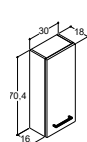

Art. no.	Price £
190304212	53.-
KGC	16.-
BG160C	16.-

Predrilled for knob style handle. See dansani.co.uk/predrilled

Predrilled for bow style handle 160 mm.

See dansani.co.uk/predrilled

WALL CABINETS

WALL CABINETS WITH 3 GLASS SHELVES