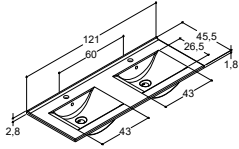

DOUBLE BASIN FOR VANITY UNITS - DEPTH 44 CM

AMBER

Colour/Material

White gloss, with tap hole
Sanitary porcelain

120 CM

Art. no.	Price £
532412203	831.-
<i>Tolerance -5/+12.1 mm</i>