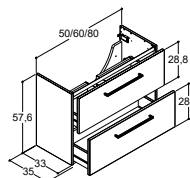

Predrilled for knob style handle. See dansani.co.uk/predrilled

Predrilled for bow style handle 320 mm. See dansani.co.uk/predrilled

VANITY UNITS WITH DRAWERS AND A CUT-OUT FOR WASTE FITTINGS IN TOP DRAWER