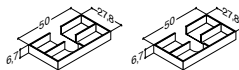

OPTIONAL EXTRAS

LED lighting in drawers

Battery powered. For easy retrofitting in a drawer
(USB cable for recharging included)

Art. no.	Price £
190304350	26.-

LED 1W, 4000K, 75lm

Drawer dividers for top drawer