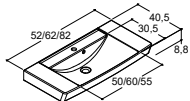

BASIN FOR VANITY UNITS - DEPTH 35 CM

CAPELLA

Can be wall-hung