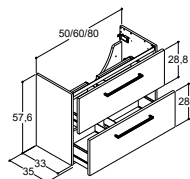

VANITY UNITS WITH DRAWERS AND A CUT-OUT FOR WASTE FITTINGS IN BOTH DRAWERS

Colour sides/front

- White satin/white gloss
- White matt
- Grey matt
- Warm oak
- Black structure
- Pine grey

OPTIONAL EXTRAS

LED lighting in drawers

Battery powered. For easy retrofitting in a drawer (USB cable for recharging included)

Drawer dividers for top drawer

Predrilled for knob style handle. See dansani.co.uk/predrilled

Predrilled for bow style handle 320 mm. See dansani.co.uk/predrilled

50 CM		60 CM		80 CM	
Art. no.	Price £	Art. no.	Price £	Art. no.	Price £
535905003	243.-	535906003	265.-	535908003	333.-
535905001	364.-	535906001	396.-	535908001	500.-
535905007	364.-	535906007	396.-	535908007	500.-
<i>Tolerance -5/+5 mm</i>		<i>Tolerance -5/+6 mm</i>		<i>Tolerance -5/+8 mm</i>	
Art. no.	Price £	Art. no.	Price £	Art. no.	Price £
536805003	343.-	536806003	405.-	536808003	471.-
<i>Tolerance -5/+5 mm</i>		<i>Tolerance -5/+5 mm</i>		<i>Tolerance -5/+5 mm</i>	
Art. no.	Price £	Art. no.	Price £	Art. no.	Price £
532305003	279.-	532306003	310.-	532308003	352.-
<i>Tolerance -5/+5,1 mm</i>		<i>Tolerance -5/+6,1 mm</i>		<i>Tolerance -5/+8,1 mm</i>	

50 CM		60 CM		80 CM	
Art. no.	Price £	Art. no.	Price £	Art. no.	Price £
P21-1012	411.-	P22-1012	435.-	P23-1012	484.-
P21-1010	411.-	P22-1010	435.-	P23-1010	484.-
P21-1003	411.-	P22-1003	435.-	P23-1003	484.-
P21-1055	411.-	P22-1055	435.-	P23-1055	484.-
P21-1029	411.-	P22-1029	435.-	P23-1029	484.-
P21-1017	411.-	P22-1017	435.-	P23-1017	484.-
Art. no.	Price £	Art. no.	Price £	Art. no.	Price £
190304350	26.-	190304350	26.-	190304350	26.-
<i>LED 1W, 4000K, 75lm</i>		<i>LED 1W, 4000K, 75lm</i>		<i>LED 1W, 4000K, 75lm</i>	
KGC	16.-	KGC	16.-	KGC	16.-
BG320C	16.-	BG320C	16.-	BG320C	16.-

Art. no.	Price £	Art. no.	Price £	Art. no.	Price £
P04-1012	620.-	P05-1012	658.-	P06-1012	727.-
P04-1010	620.-	P05-1010	658.-	P06-1010	727.-
P04-1003	620.-	P05-1003	658.-	P06-1003	727.-
P04-1055	620.-	P05-1055	658.-	P06-1055	727.-
P04-1029	620.-	P05-1029	658.-	P06-1029	727.-
P04-1017	620.-	P05-1017	658.-	P06-1017	727.-

Art. no.	Price £	Art. no.	Price £	Art. no.	Price £
P24-1012	620.-	P25-1012	658.-	P26-1012	727.-
P24-1010	620.-	P25-1010	658.-	P26-1010	727.-
P24-1003	620.-	P25-1003	658.-	P26-1003	727.-
P24-1055	620.-	P25-1055	658.-	P26-1055	727.-
P24-1029	620.-	P25-1029	658.-	P26-1029	727.-
P24-1017	620.-	P25-1017	658.-	P26-1017	727.-

Art. no.	Price £	Art. no.	Price £	Art. no.	Price £
190304350	26.-	190304350	26.-	190304350	26.-
<i>LED 1W, 4000K, 75lm</i>		<i>LED 1W, 4000K, 75lm</i>		<i>LED 1W, 4000K, 75lm</i>	
MSI5035	68.-	MSI6035	82.-	MSI8035	158.-
Set consists of: A 40 cm		Set consists of: A 50 cm		Set consists of: A 50 cm + 2 x B 10 cm	
KGC	16.-	KGC	16.-	KGC	16.-
BG320C	16.-	BG320C	16.-	BG320C	16.-