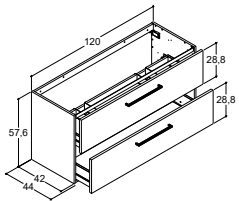

Colour sides/front

White satin/white gloss
White matt
Grey matt
Warm oak
Black structure
Pine grey

Art. no.	Price £
P13-1012	837.-
P13-1010	837.-
P13-1003	837.-
P13-1055	837.-
P13-1029	837.-
P13-1017	837.-

OPTIONAL EXTRAS

LED lighting in drawers

Battery powered. For easy retrofitting in a drawer
(USB cable for recharging included)

Art. no.	Price £
190304350	26.-

LED 1W, 4000K, 75lm

Drawer dividers for top drawer

MS12044D	164.-

Predrilled for knob style handle. See dansani.co.uk/predrilled

KGC	16.-

Predrilled for bow style handle 320 mm. See dansani.co.uk/predrilled

BG320C	16.-