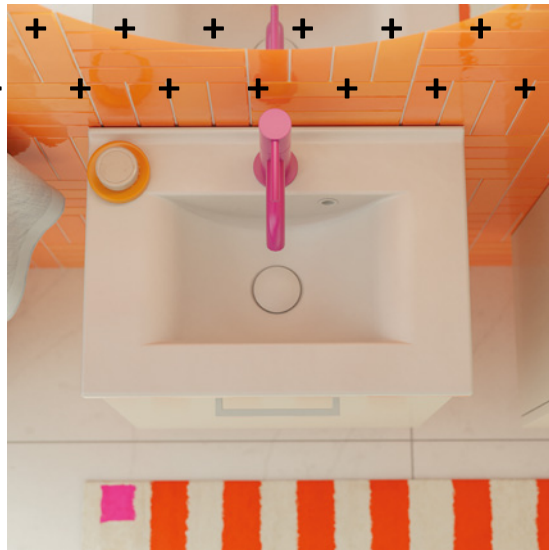

DANISH DESIGN

FEATURES FOR LIVING

FURNISHING IDEA:
Keep the bathroom furniture in neutral shades and luxuriate your design with colours on the walls. It is easier and more economical to change the colour on painted walls if you feel like changing the mood.

A TIP FOR SUSTAINABILITY
Matt white is a PVC-free foil-covered MDF board where 40 % of the foil materials are recycled. The other colours are melamine-surfaced chipboard, with the board consisting of 2/3 recycled wood. Read more about materials and sustainability on page 13.